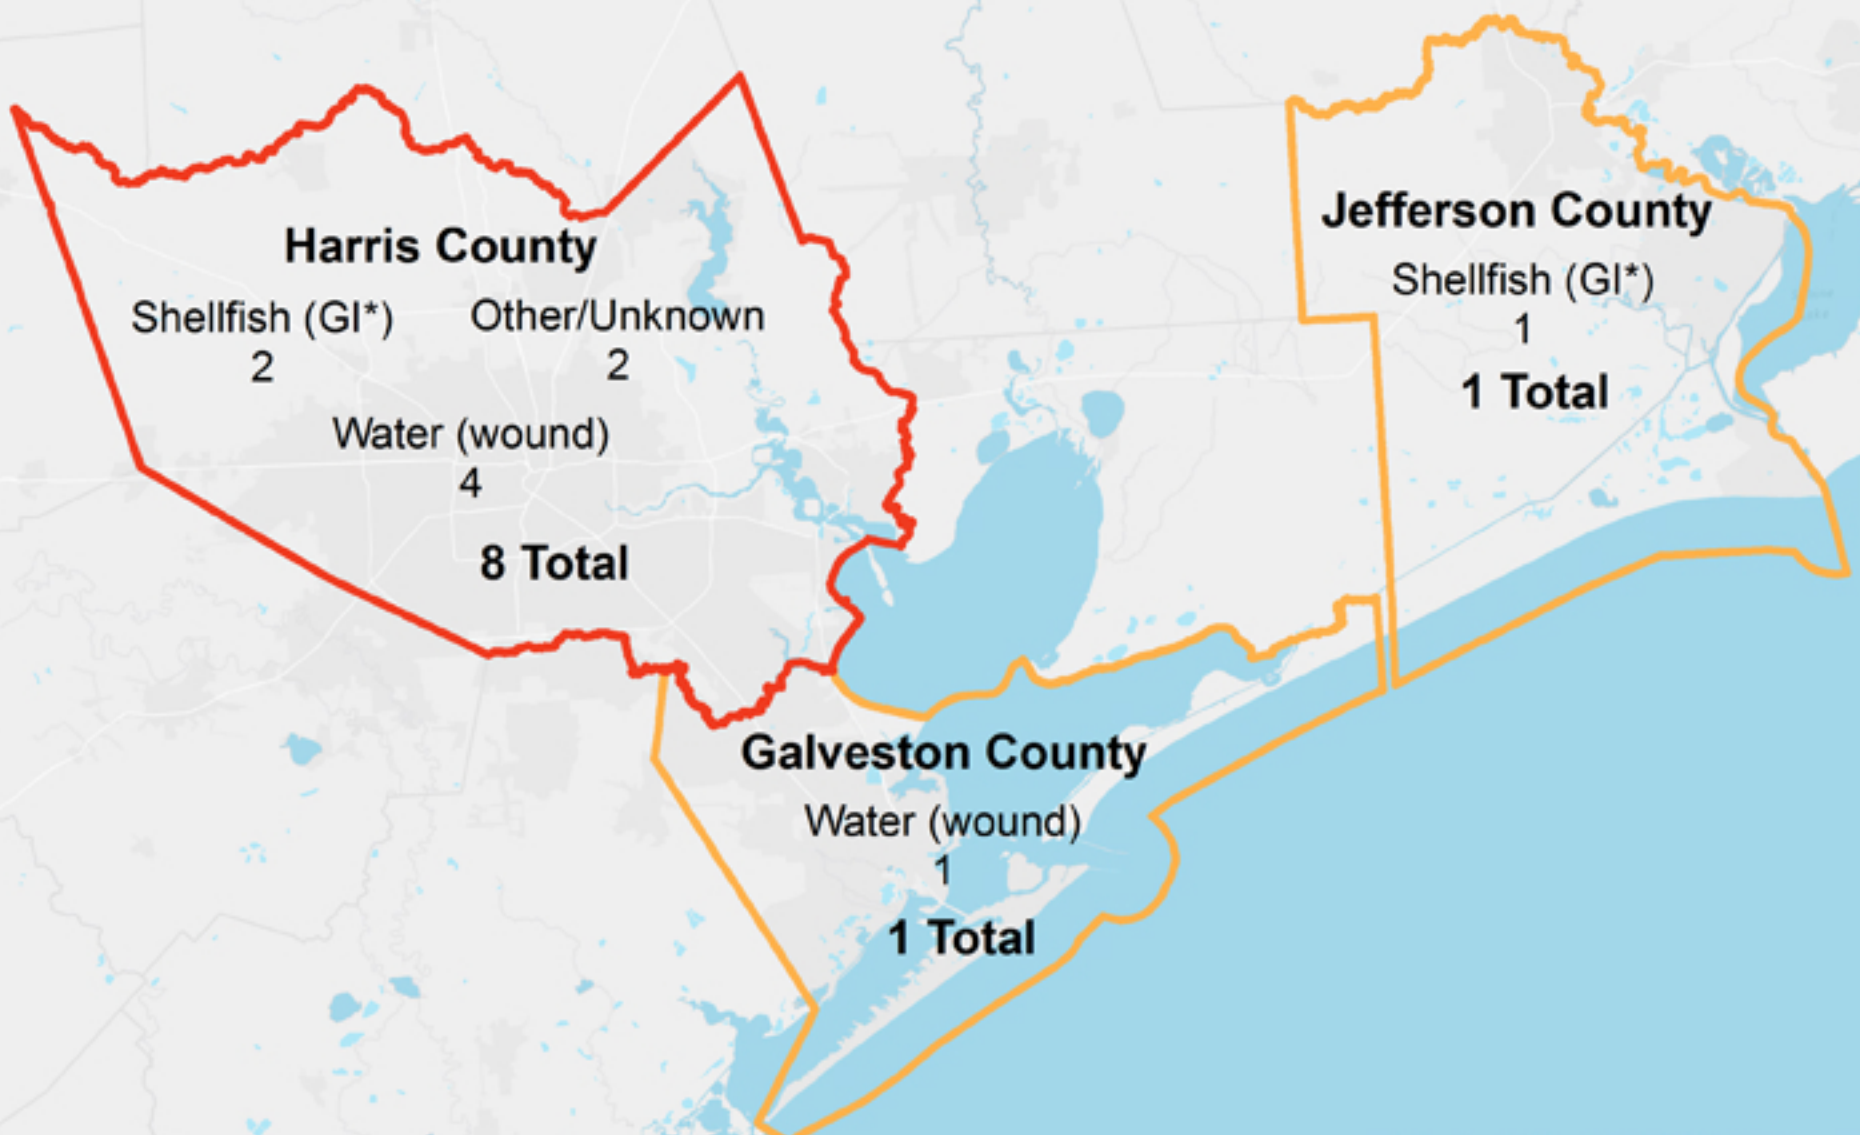

All reported cases of *Vibrio vulnificus* along entire Texas Coast in 2014

*GI = Gastrointestinal (Seafood Consumption)