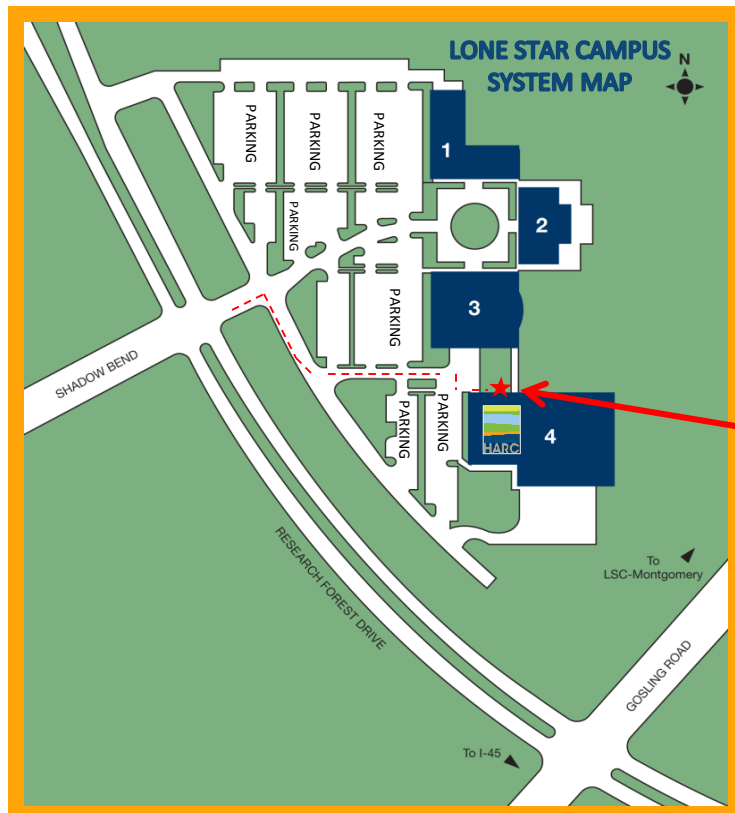

HARC

4800 Research Forest Drive
The Woodlands, TX 77381

FINDING YOUR WAY TO HARC ON THE LONE STAR CAMPUS

HARC offices are housed in the Lone Star Community Building on LSC-System Office Campus.

When entering the campus, make your first right, then left and park in the lot on your right.

1. Star Building
2. Board Room
3. Woodlands Leadership Building
4. **Lone Star Community Building**

 **HARC office location**

Please sign in at HARC's first floor reception area (to the right of entrance doors)